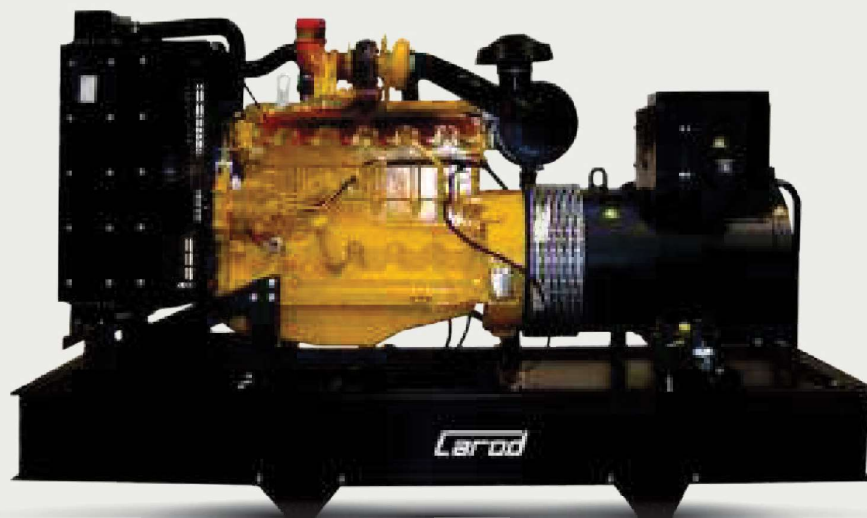

JOHN DEERE

1500 RPM WATER COOLED

CODE	MODEL	ENGINE	kVA		DIMENSIONS	WEIGHT
OPEN THREE PHASE - 400V			CONT	S-BY	SEE PAGE 26	KG
CTJ 33 L		3029DFU20	30	33	CAR150	
CTJ 44 L		3029TFU20	40	44	CAR150	
CTJ 75 L		4045TF158R	68	75	CAR160	
CTJ 90 L		4045TFU20	80	90	CAR160	
CTJ 110 L		4045HFU20	100	110	CAR160	
CTJ 132 L		6068TF258R	120	132	CAR170	
CTJ 170 L		6068HF158R	150	170	CAR170	
CTJ 200 L		6068HF158R	180	200	CAR170	
CTJ 220 L		6068HFU20	200	220	CAR170	
CTJ 275 L		6068HFU55	251	278	CAR180	

1500 RPM WATER COOLED

CODE	MODEL	ENGINE	kVA		DIMENSIONS	WEIGHT
SOUNDPROOF THREE PHASE - 400V			CONT	S-BY	SEE PAGE 26	KG
CTJ 33 LI		3029DFU20	30	33	CAR210	
CTJ 44 LI		3029TFU20	40	44	CAR210	
CTJ 75 LI		4045TF158R	68	75	CAR227	
CTJ 90 LI		4045TFU20	80	90	CAR227	
CTJ 110 LI		4045HFU20	100	110	CAR227	
CTJ 132 LI		6068TF258R	120	132	CAR236	
CTJ 170 LI		6068HF158R	150	170	CAR236	
CTJ 200 LI		6068HF158R	180	200	CAR236	
CTJ 220 LI		6068HFU20	200	220	CAR236	
CTJ 275 LI		6068HFU55	251	278	CAR240	

Access to Online Prices