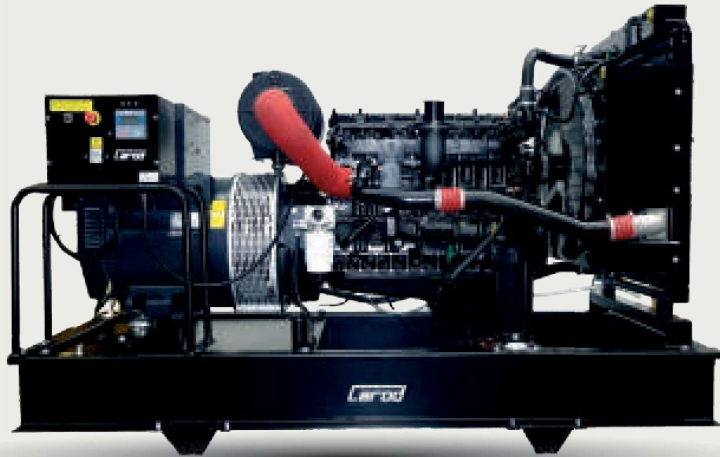

1500 RPM WATER COOLED

CODE	MODEL	ENGINE	kVA		DIMENSIONS	WEIGHT
			CONT	S-BY		
OPEN THREE PHASE - 400V						
92916012	CTM-90 L	4,12-T	80	88	CAR160	KG
92916018	CTM-110 L	4,12-TCA	100	110	CAR160	
92916020	CTM-125L	4,12-TCA	125	138	CAR170	
92918	CTM-116 L	6,10-T	100	116	CAR170	
92919	CTM-130 L	6,10-T	125	138	CAR170	
92920	CTM-150 L	6,10-TCA	135	149	CAR170	
929215	CTM-205 L	6,12-TCA	180	200	CAR170	

[Access to Online Prices](#)